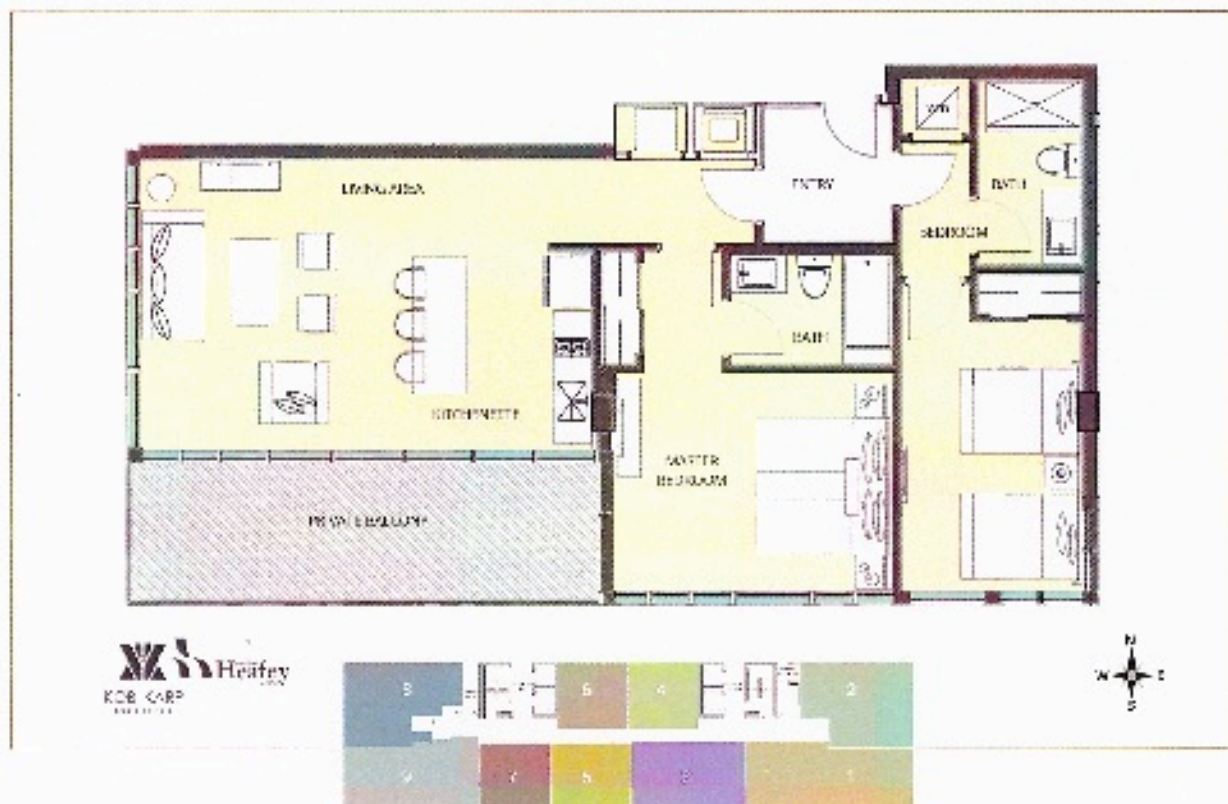

9

FLOOR PLAN

THE BENTLEY

RESIDENCES HOTEL | EDGEWATER MIAMI

RESIDENCE 09

TWO BEDROOMS | TWO BATHS
 1,300 SQ FT (1,111 SQ FT) | 1,300 SQ FT (1,111 SQ FT)

KCB Heafey
 KCB GROUP
 ARCHITECTS

Let us take care
 of the
DETAILS