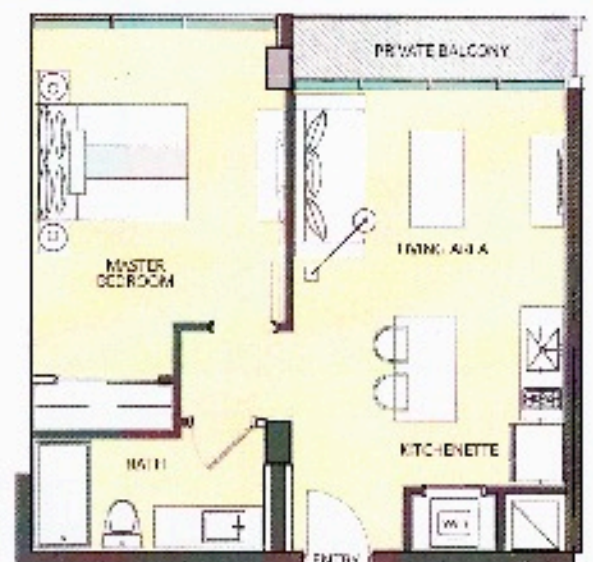

5

FLOOR
PLAN

THE BENTLEY

RESIDENCES HOTEL | EDGEWATER, MIAMI

RESIDENCE 05

ONE BEDROOM | ONE BATH
1,240 SQ. FT. (115 SQ. M) | 10.000.000.000

6

FLOOR
PLAN

THE BENTLEY

RESIDENCES HOTEL | EDGEWATER, MIAMI

RESIDENCE 06

ONE BED ROOM | ONE BATH
1,240 SQ. FT. (115 SQ. M) | 10.000.000.000

KORICAHEIT