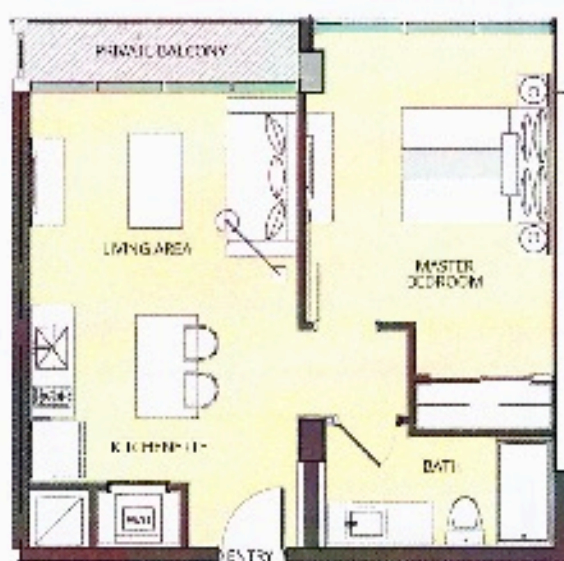

3

FLOOR
PLAN

THE BENTLEY

RESIDENCES HOTEL | EDGEWATER MIAMI

RESIDENCE 03

TWO BEDROOMS | TWO BATHS
SQUARE FEET: 1012 | SQUARE METERS: 94.2

4

FLOOR
PLAN

THE BENTLEY

RESIDENCES HOTEL | EDGEWATER MIAMI

RESIDENCE 04

ONE BEDROOM | ONE BATH
SQUARE FEET: 625 | SQUARE METERS: 58.0

Kohn Pedersen Fox Associates