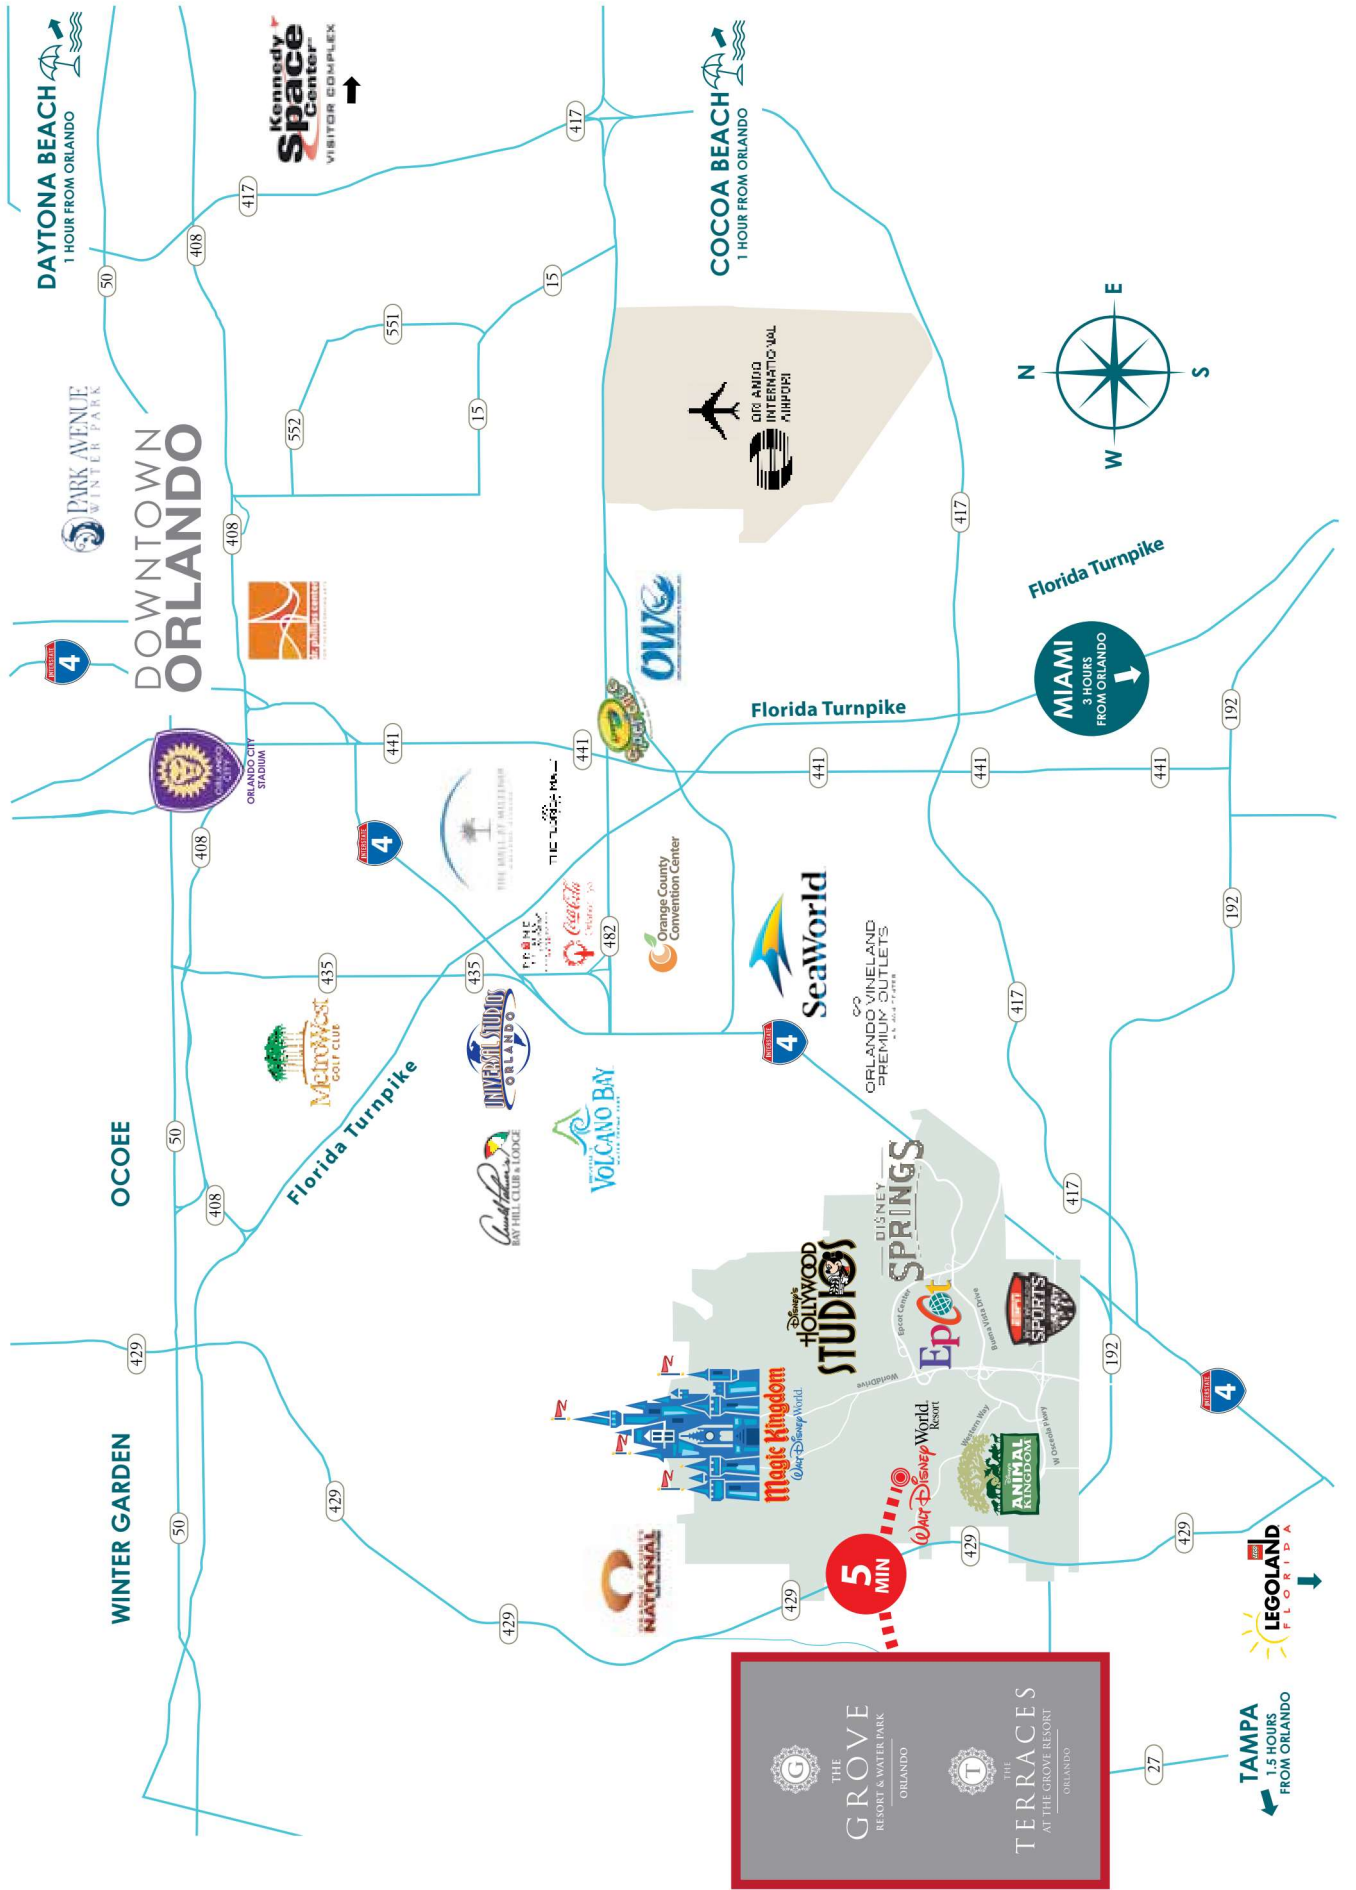

THE
GROVE
RESORT & WATER PARK
ORLANDO

THE
TERRACES
AT THE GROVE RESORT
ORLANDO

THE GROVE
 RESORT & WATER PARK
 ORLANDO

THE TERRACES
 AT THE GROVE RESORT
 ORLANDO

LEGOLAND
 FLORIDA

TAMPA
 1.5 HOURS
 FROM ORLANDO