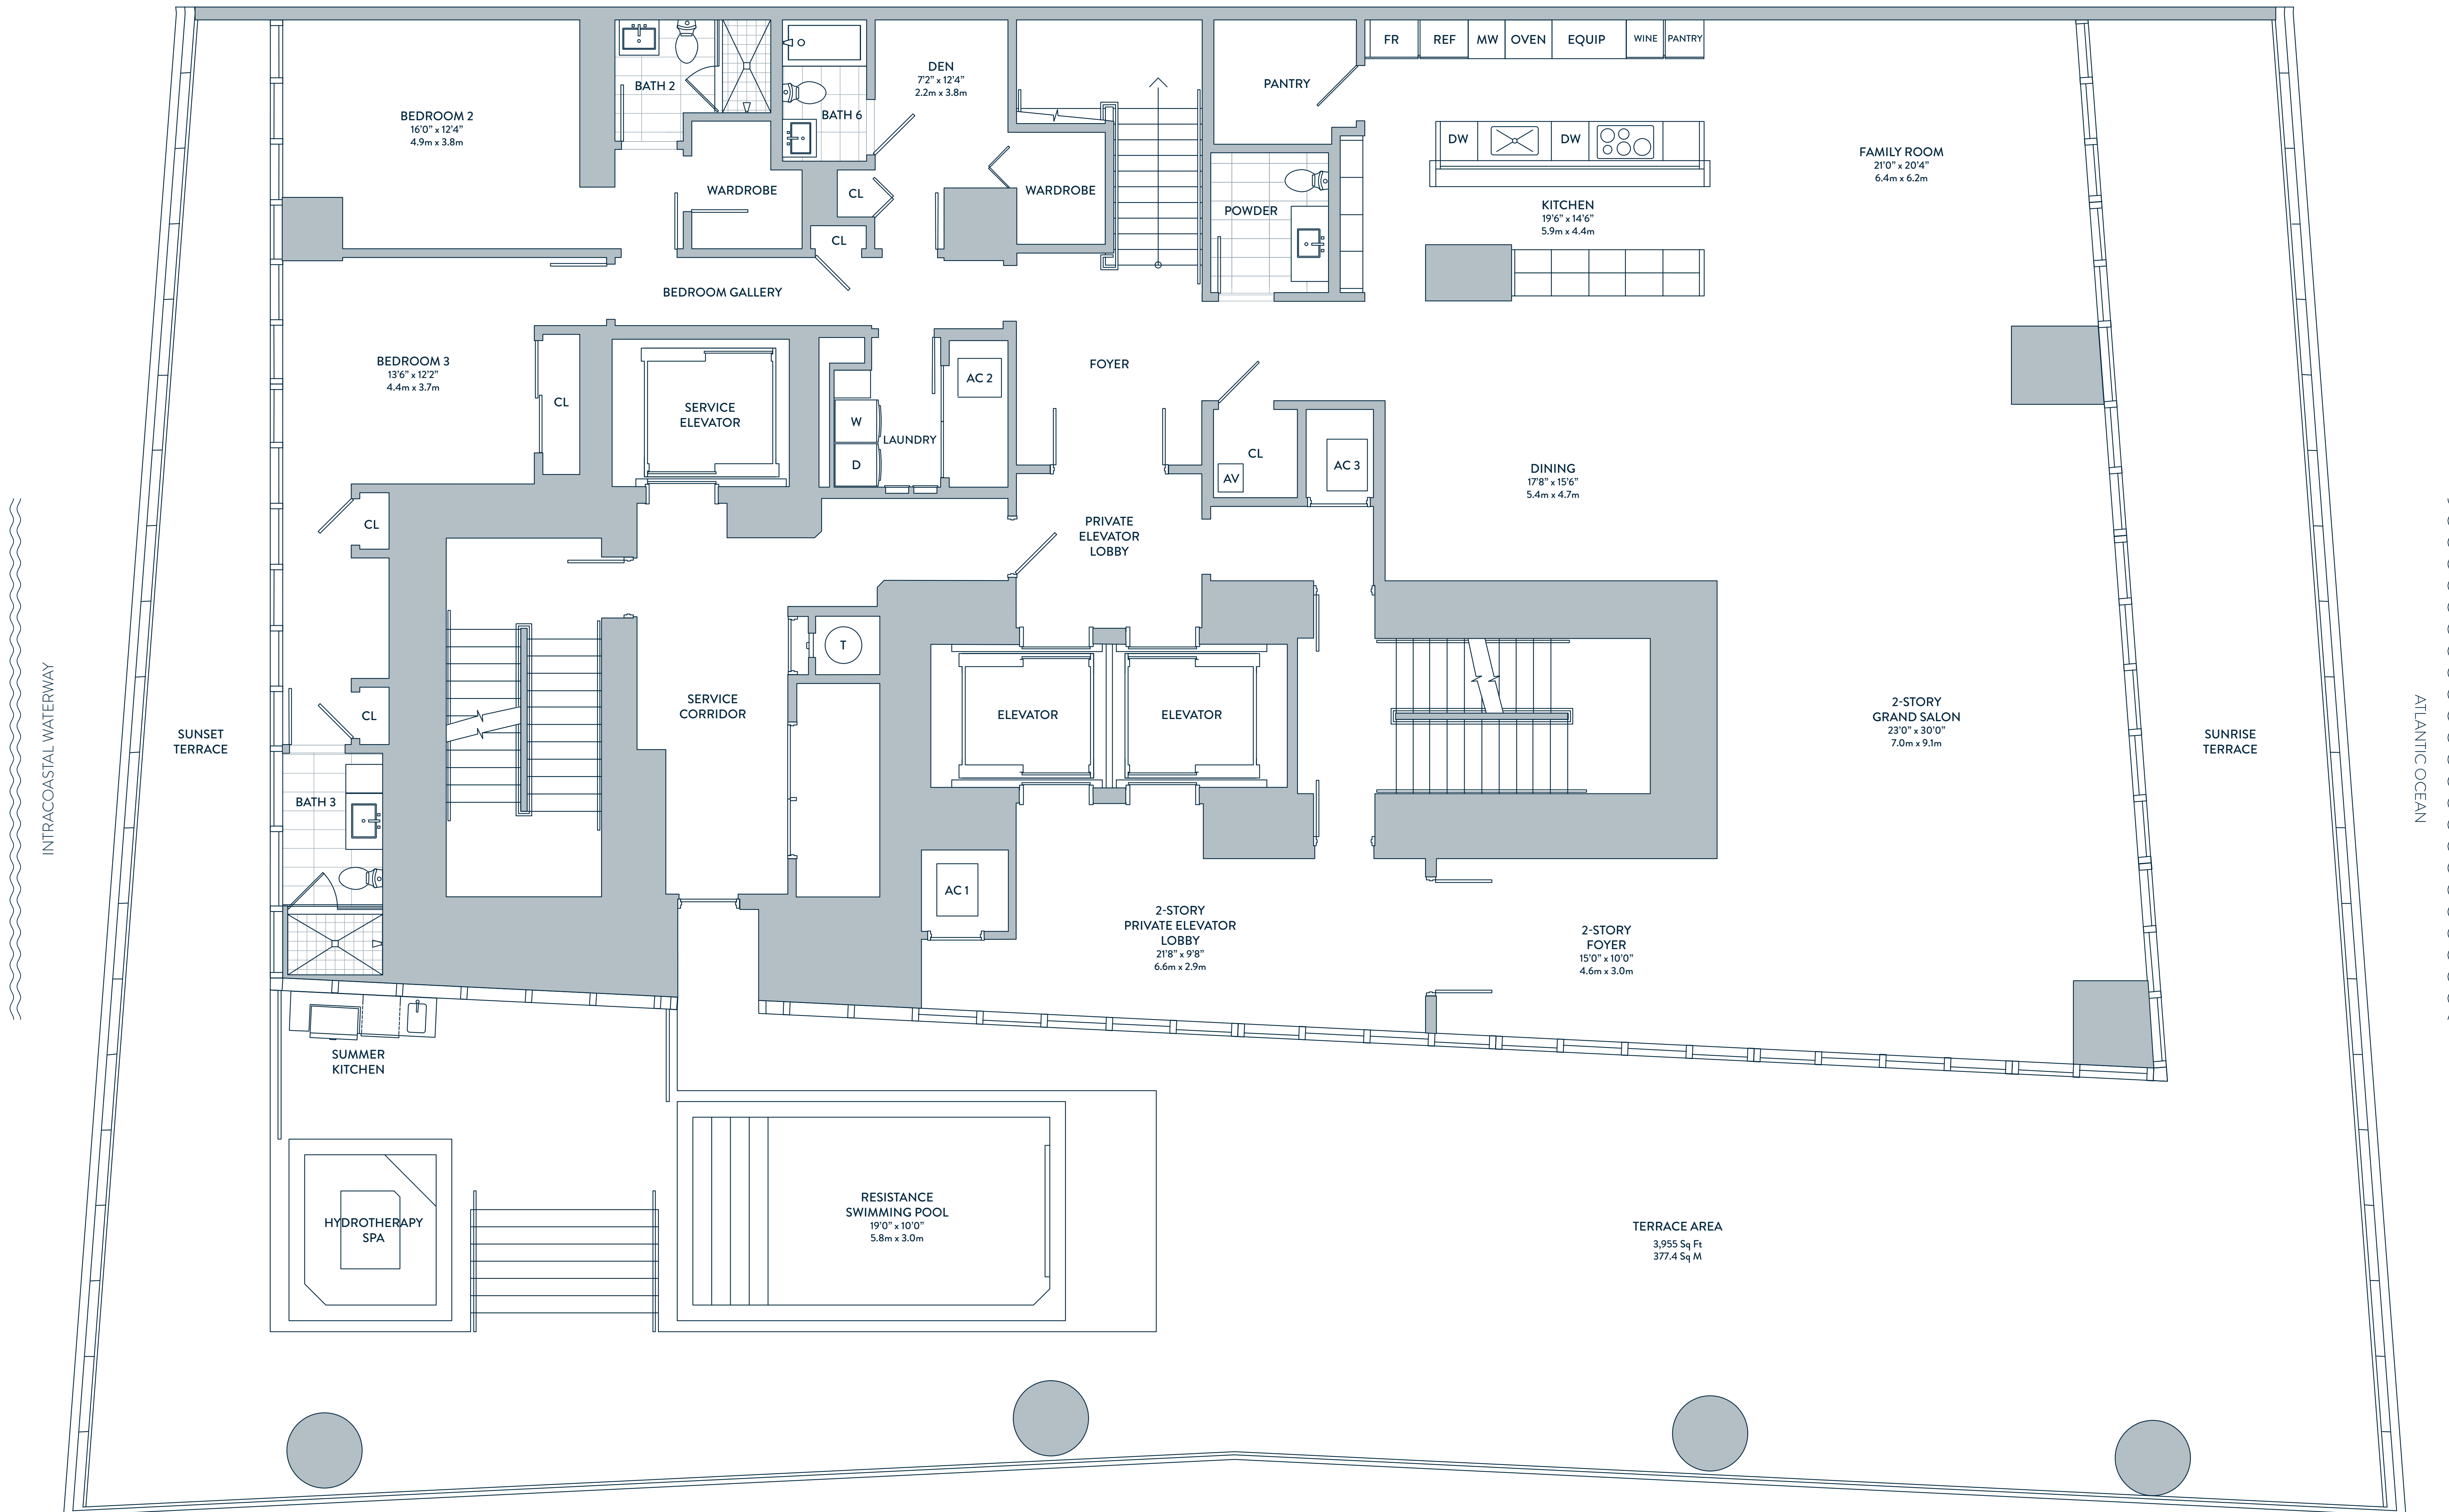

1st Level Indoor Living Area 3,970 Sq Ft / 368.8 Sq M
 2nd Level Indoor Living Area 2,725 Sq Ft / 253.1 Sq M
 Total Indoor Living Area 6,695 Sq Ft / 621.9 Sq M

1st Level Outdoor Living Area 3,955 Sq Ft / 367.4 Sq M
 2nd Level Outdoor Living Area 385 Sq Ft / 35.8 Sq M
 Total Outdoor Living Area 4,340 Sq Ft / 403.2 Sq M

Total Living Area 11,035 Sq Ft / 1,025.1 Sq M
 Paint-To-Paint Area 5,921 Sq Ft / 550.1 Sq M

1st Level Indoor Living Area	3,970 Sq Ft / 368.8 Sq M
2nd Level Indoor Living Area	2,725 Sq Ft / 253.1 Sq M
Total Indoor Living Area	6,695 Sq Ft / 621.9 Sq M

1st Level Outdoor Living Area	3,955 Sq Ft / 367.4 Sq M
2nd Level Outdoor Living Area	385 Sq Ft / 35.8 Sq M
Total Outdoor Living Area	4,340 Sq Ft / 403.2 Sq M

Total Living Area	11,035 Sq Ft / 1,025.1 Sq M
Paint-To-Paint Area	5,921 Sq Ft / 550.1 Sq M