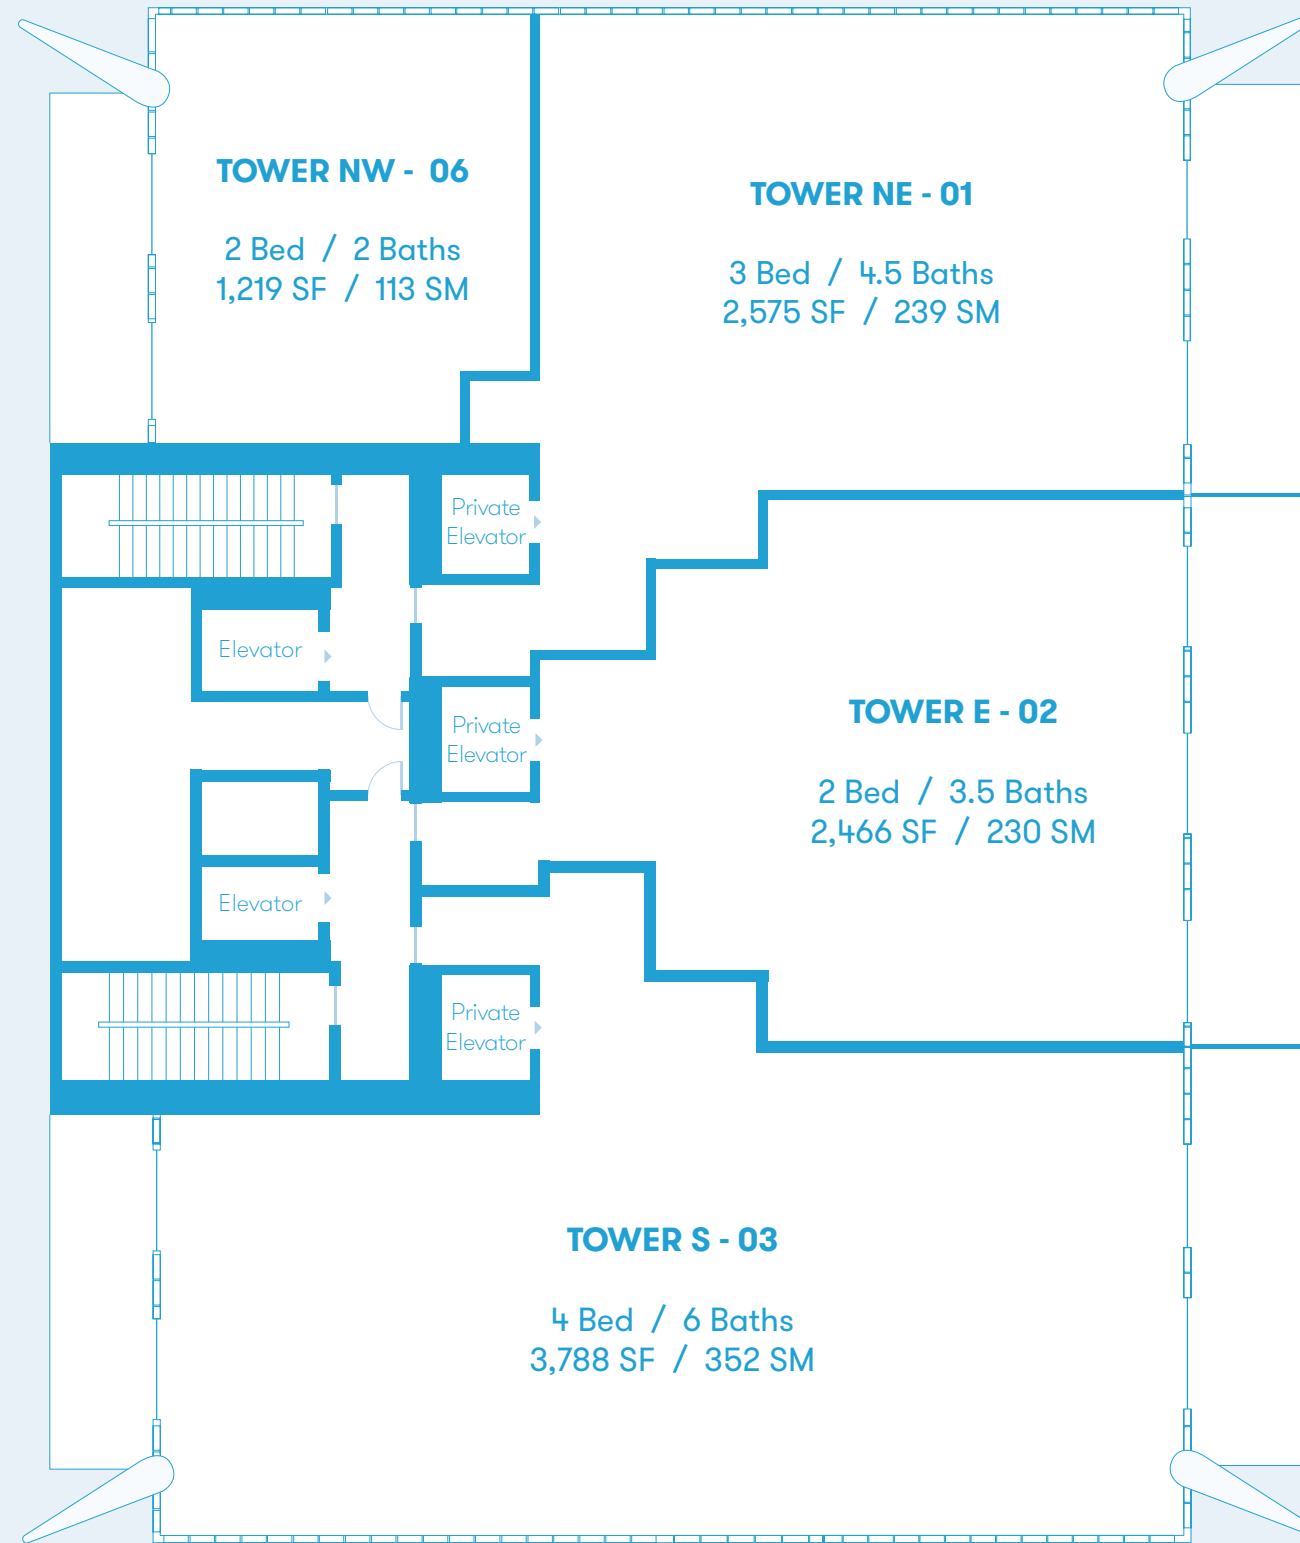

**Tower Residences Keyplan**  
Floors 38 - 56

NE 26 TERRACE

North ↑

Biscayne Bay

NE 26 STREET