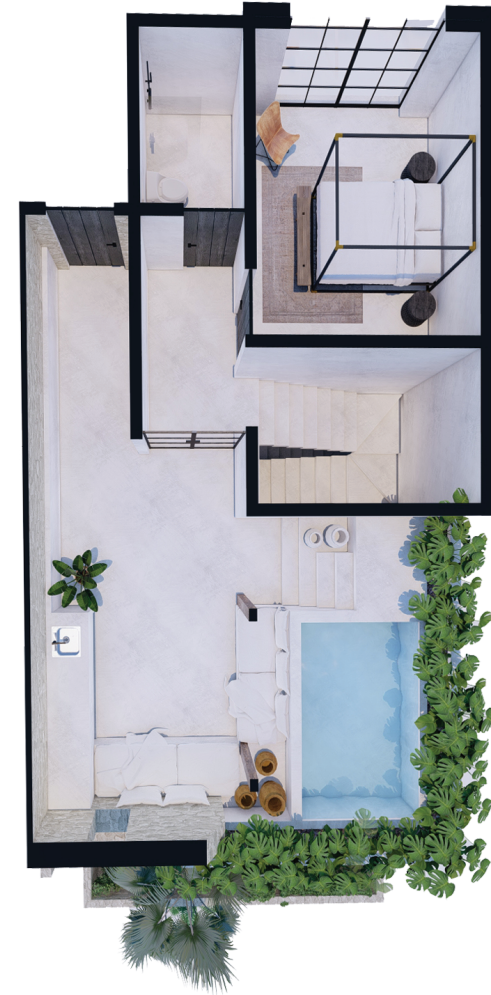

CIENFUEGOS
TULUM

GROUND
FLOOR
Interior 65.45m² 2
Exterior 29.65m² 2

FIRST
FLOOR
Interior 73.83m²
Exterior 5.07m²

ROOF
GARDEN
Interior 35.69m²
Exterior 42.30m²
Lock Off 2