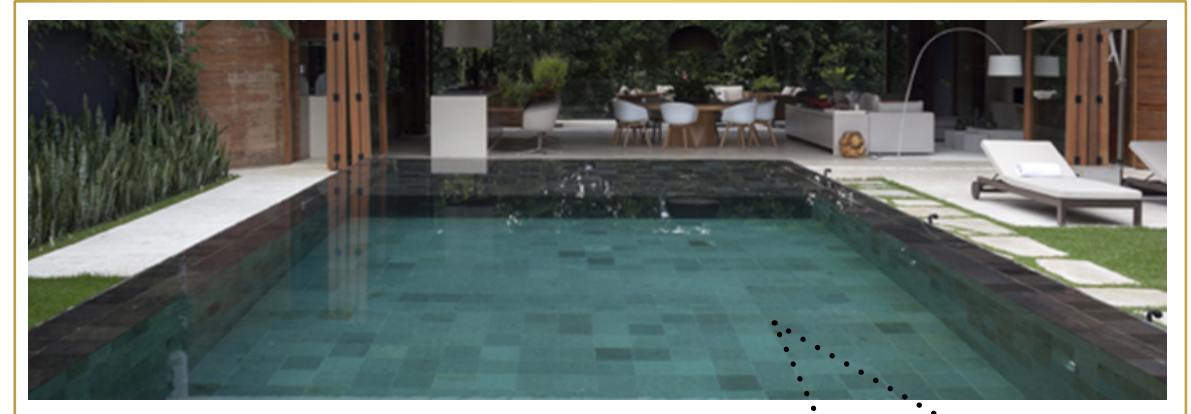

5.- Roof.

Piscina:

Piso de piedra de bali (Sukabumi honed) de 10 x 10 cms.

Pool:

Bali stone floor (sukabumi honed) of 10 x 10 cms.

Piso en roof: Niwala Amariillo.

Rooftop floor: Yellow Niwala.

NOTA: