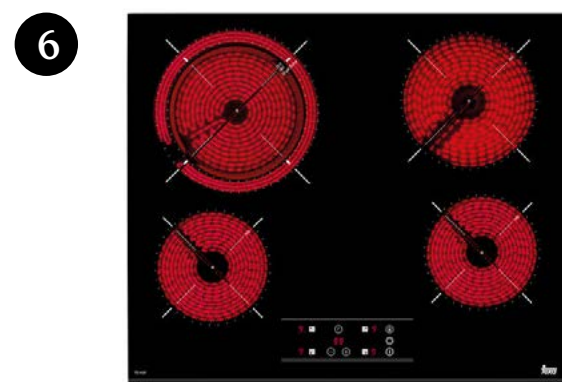

6.- Electrodomesticos. | Home appliances.

singularhotel.mx