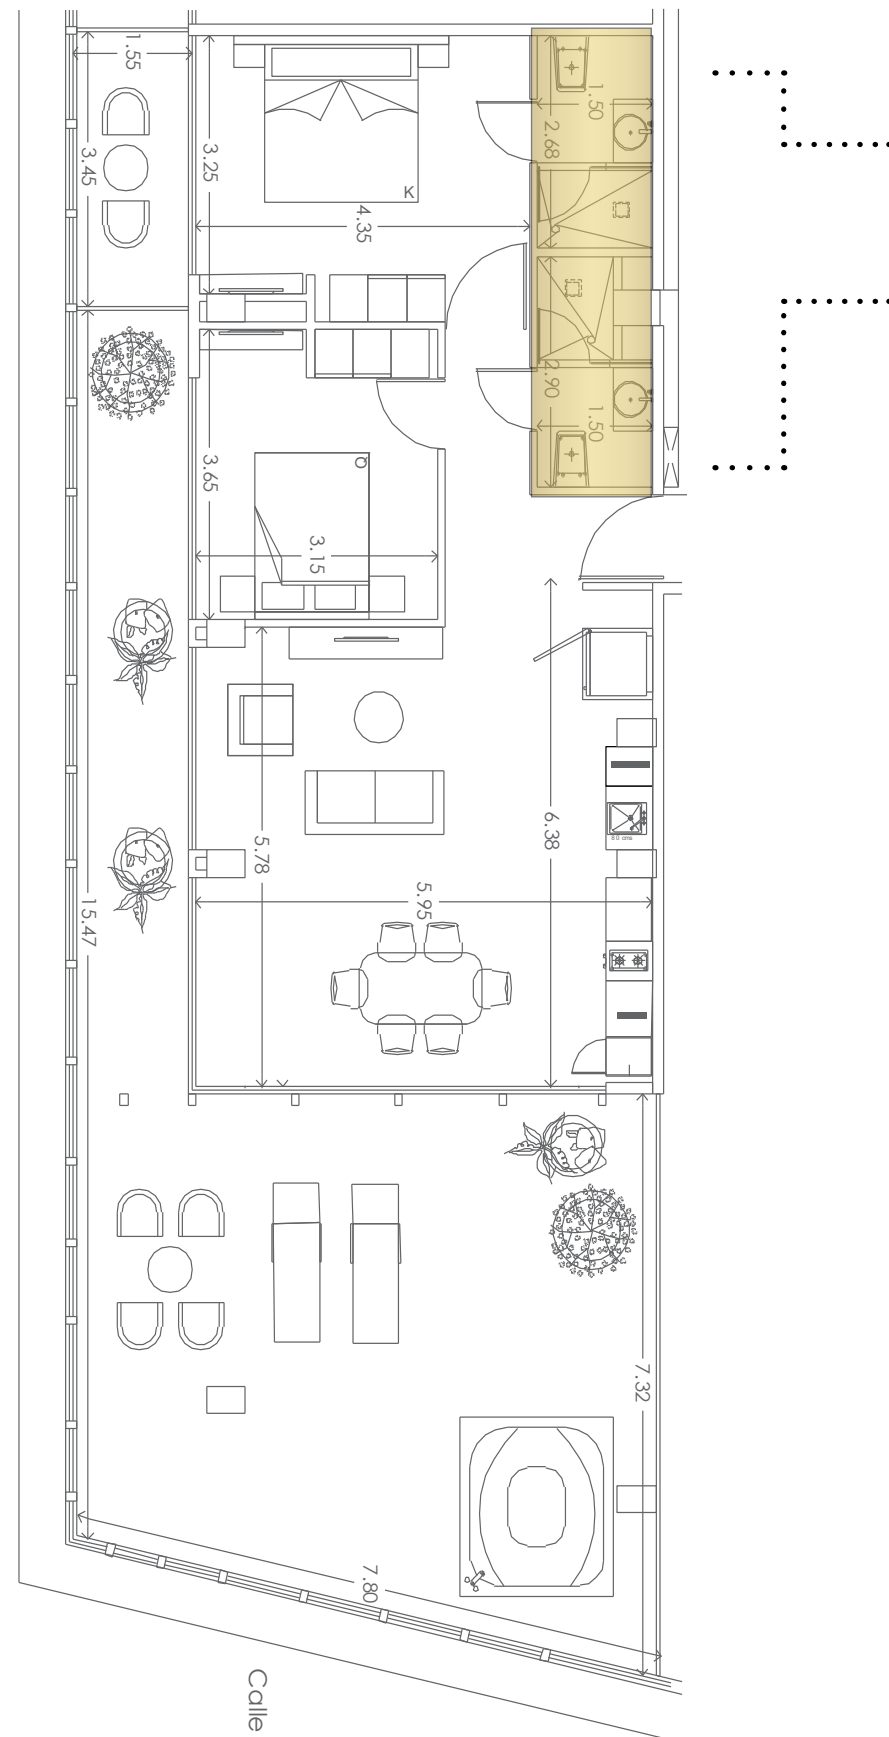

2.-Duchas. | Showers.

Área húmeda (ducha):

Mármol Puebla o mármol Royal Cream. Acabado al ácido en paredes y piso.

Wet area (shower):

Puebla marble or Royal Cream marble. Acid finish on walls and floor.

NOTA:

El tipo de mármol aún esta por definirse, se presentan las dos opciones que se estan utilizando en el muestra.

NOTE:

The type of marble is yet to be defined, the two options that are being used in the sample are presented.